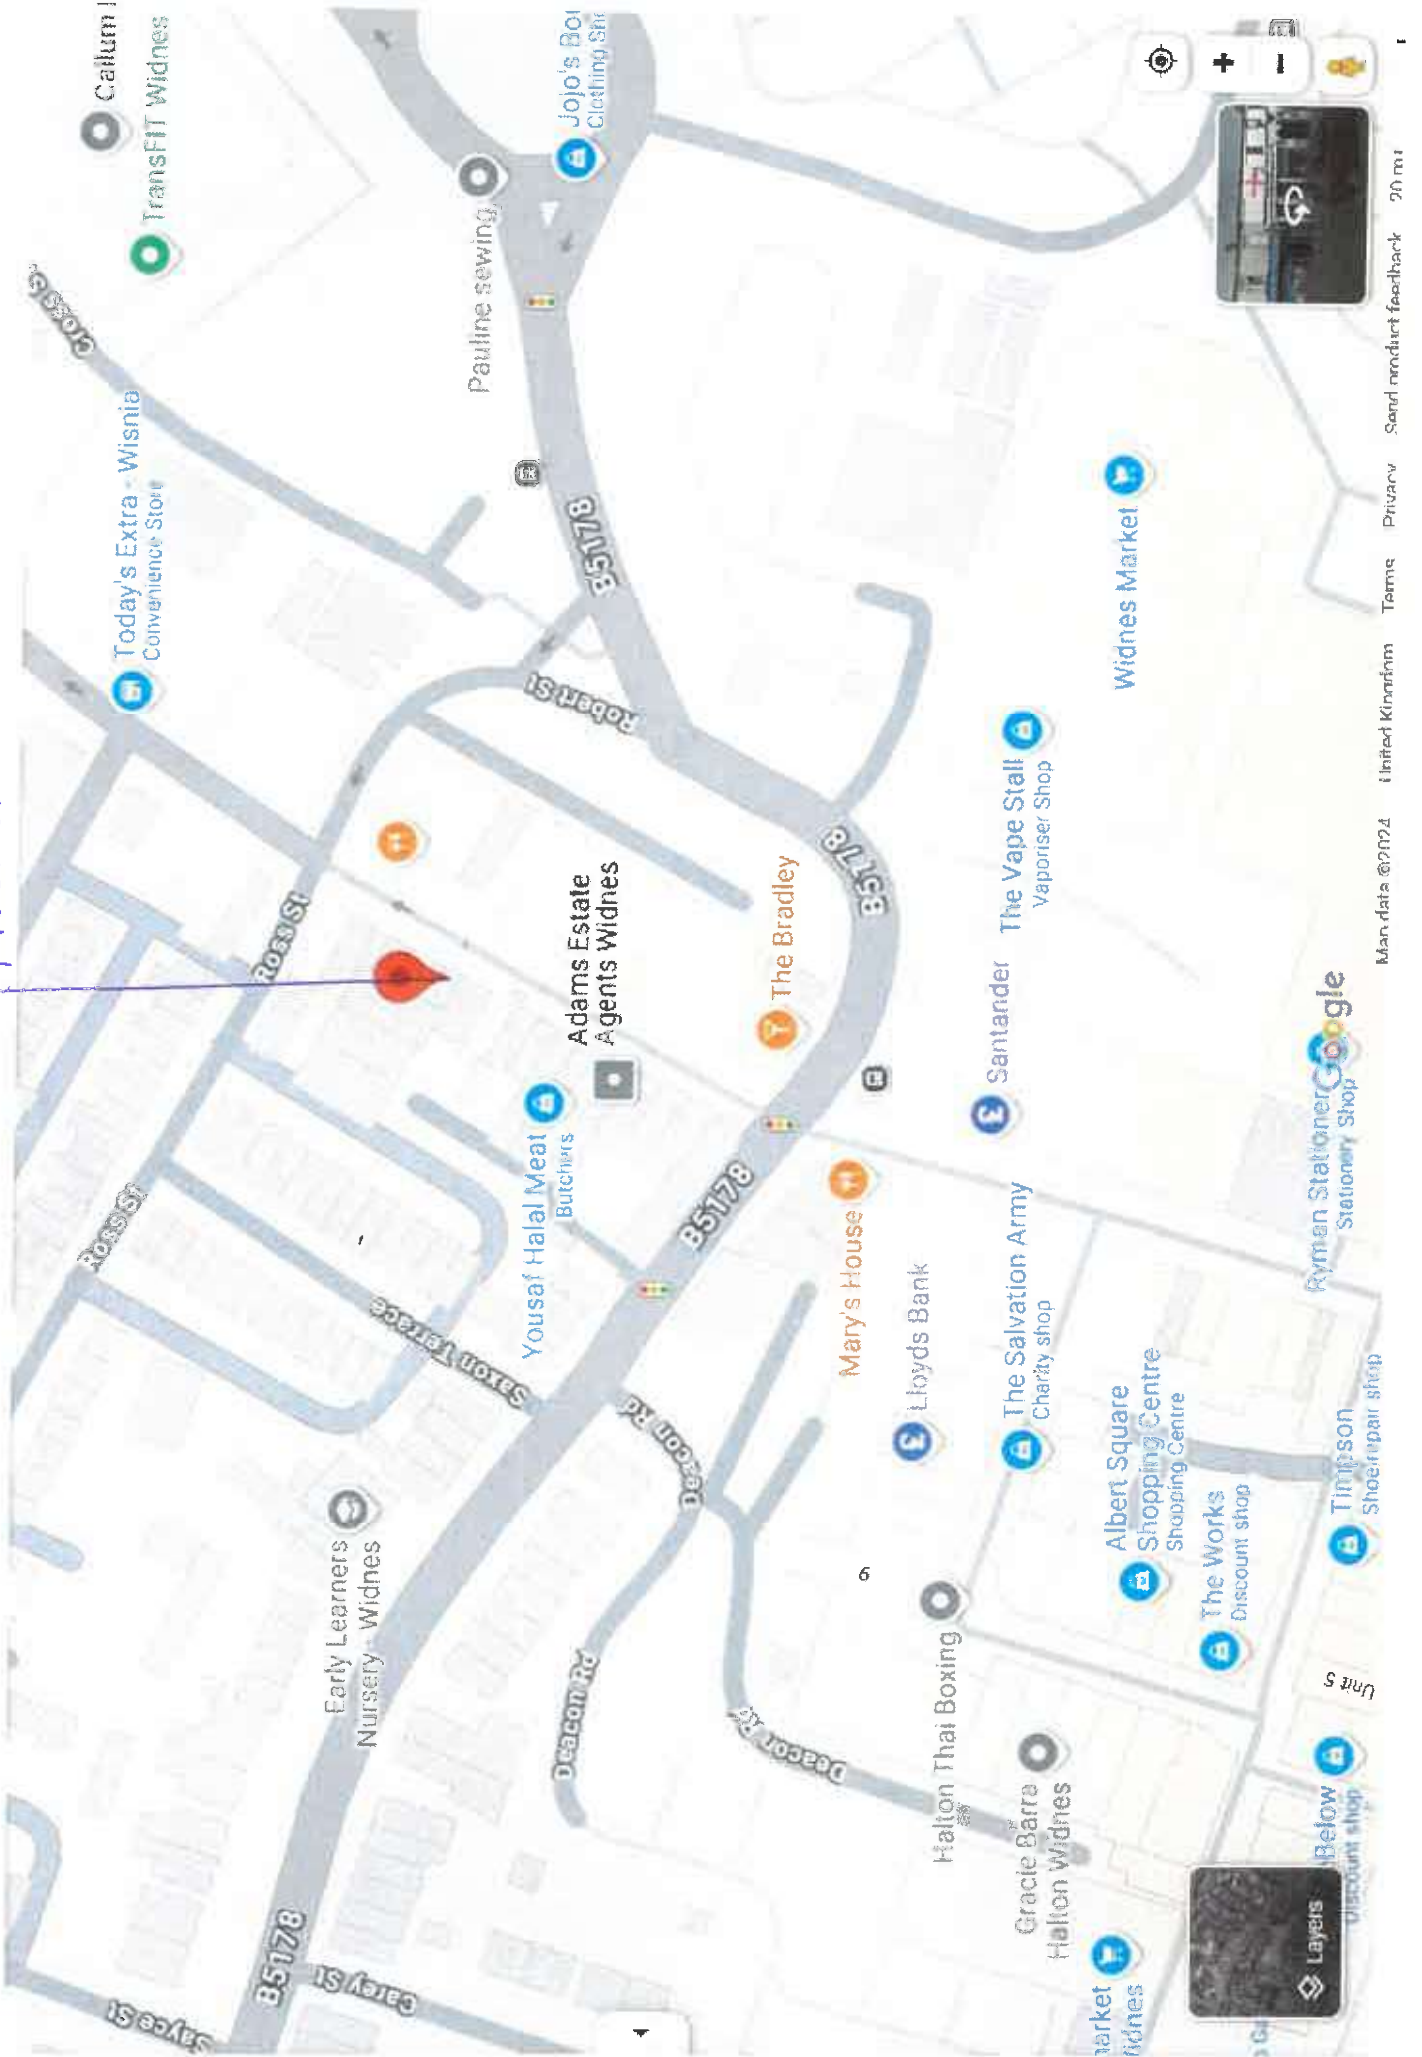

APPENDIX A

premises

Callum I

TransFIT Widnes

Today's Extra - Wisnia
Convenience Store

Pauline sewing

Jojo's Boy
Clothing Shr

Adams Estate
Agents Widnes

Yousaf Halal Meat
Butchers

The Bradley

Mary's House

Lloyds Bank

Santander

The Vape Stall
Vaporiser Shop

Widnes Market

Early Learners
Nursery - Widnes

Halton Thai Boxing

Gracie Barra
Halton Widnes

Albert Square
Shopping Centre

The Works
Discount shop

Ryman Stationery
Stationary Shop

Timpson
Shoerpair shop

Units

Below
discount shop

Layers

Map data ©2024 United Kingdom Terms Privacy Send product feedback 20 m